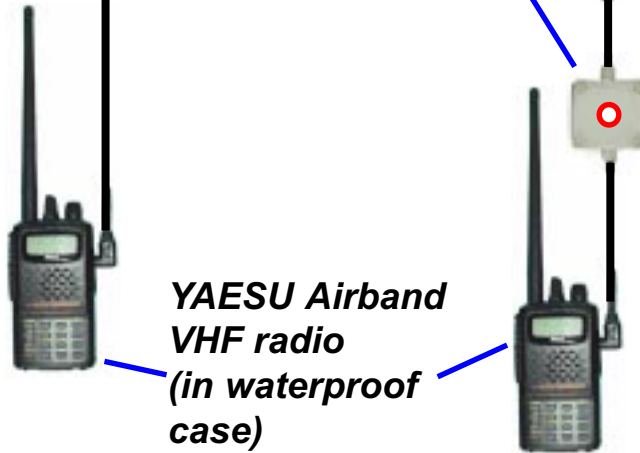

OMEGA+/WPTT

OMEGA+/WREM

OMEGA+/WVOX

- All OMEGA+ helmets with:
- CLEAR & TINTED visors
 - Windshielded submersible noise-cancelling mics
 - Marine earphones

With radio PTT button on the helmet

Waterproof MIL spec headset connectors

With radio PTT button on a box attached to the crew's clothing or workbelt

With a radio PTT button on the helmet and "HANDS-FREE" "VOX" radio transmission controlled by voice alone

CAB/HELIC/* cable to plug helmets into the helicopter's normal intercom sockets

OMEGA+/W* helicopter winch crew waterproof helmets with on-body radio communication back to their helicopter pilots

WONBLK 040122

THICK END DOWN:
for easy voice-keyed transmitting in quiet and average noise backgrounds.
(The PTT button works too)

SWITCH LEVEL:
to transmit with PTT button only (no VOX)

THIN END DOWN:
for reliable voice-keyed transmitting in high noise backgrounds (eg 100dBA).
(The PTT button works too)