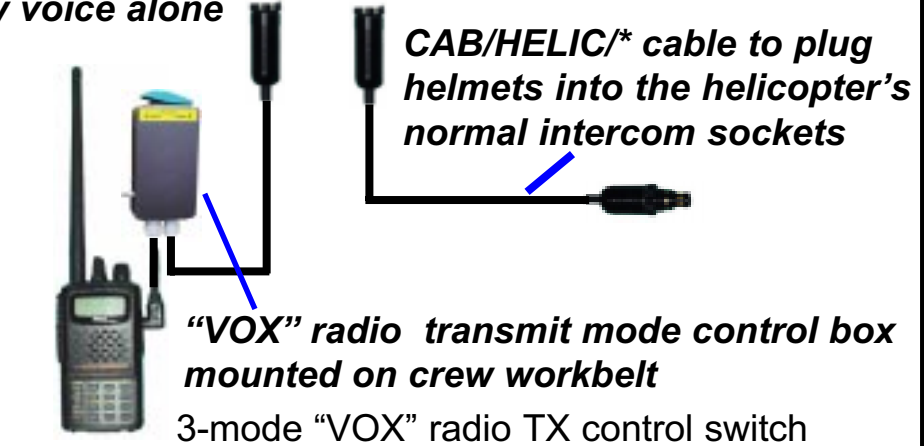

OMEGA+/WPTT

OMEGA+/WREM

OMEGA+/WVOX

- All OMEGA+ helmets with:
- CLEAR & TINTED visors
 - Windshielded submersible noise-cancelling mics
 - Marine earphones

With radio PTT button on the helmet

Waterproof MIL spec headset connectors

With radio PTT button on a box attached to the crew's clothing or workbelt

With a radio PTT button on the helmet and "HANDS-FREE" "VOX" radio transmission controlled by voice alone

CAB/HELIC/* cable to plug helmets into the helicopter's normal intercom sockets

OMEGA+/W* helicopter winch crew waterproof helmets with on-body radio communication back to their helicopter pilots

WONBLK 040122

THICK END DOWN:
for easy voice-keyed transmitting in quiet and average noise backgrounds.
(The PTT button works too)

SWITCH LEVEL:
to transmit with PTT button only (no VOX)

THIN END DOWN:
for reliable voice-keyed transmitting in high noise backgrounds (eg 100dBA).
(The PTT button works too)